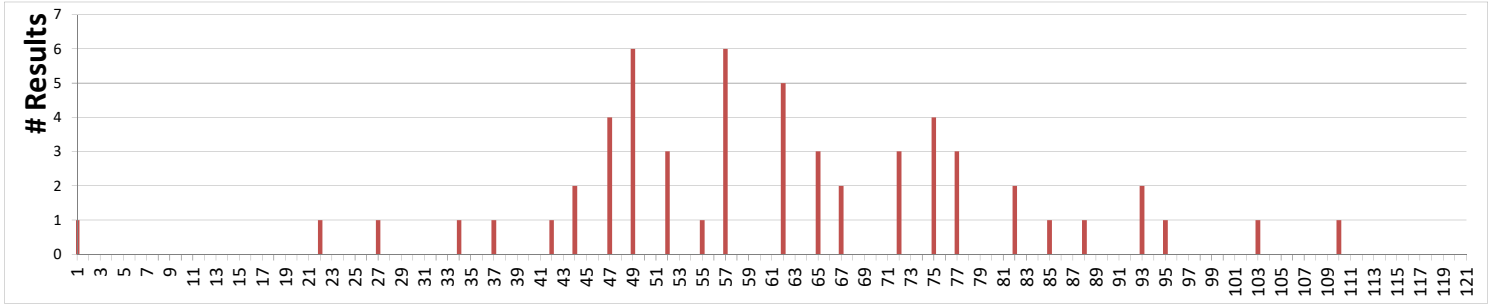

Event #14 - Eleebana

30 January, 2018

Hosted By: Clint and Jessica Lawrence

EVENT RESULTS SUMMARY

Controls		
Points Value	Number Available	Points Available
1	16	16
2	11	22
3	7	21
Totals:	34	59

Scores	Final Points	Overall Result
Best:	44	108.9
Best Wom:	38	93.6
Mean:	24.7	60.0
Median:	25	60.7
Std Dev:	7.9	19.8

Characteristics Reflecting Course Design		
Points accessibility:	44 / 59	75%
Competitors returned late:	17 / 57	30%
Handicap results >= 100:	1 / 57	2%
Average Handicap Result:		73.8

Number of Entries by Category		
Individual Men:	28 / 57	49%
Individual Women:	16 / 57	28%
Others:	13 / 57	23%