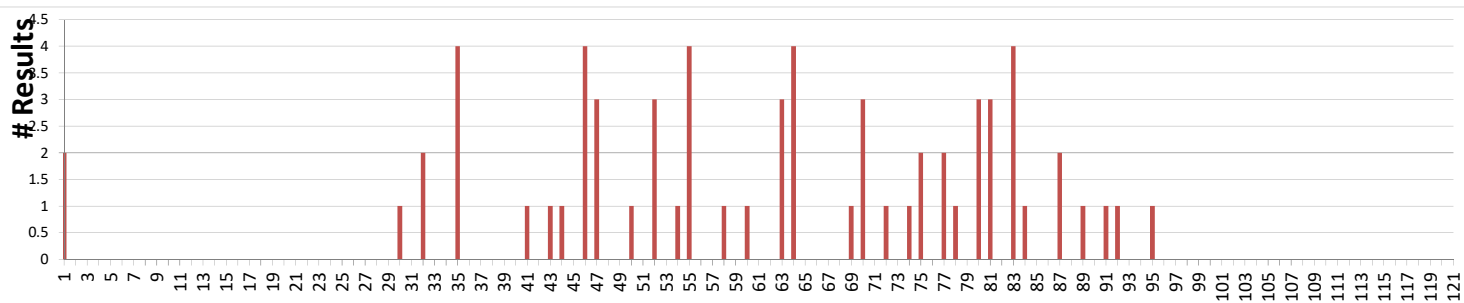

Event #8 - Warabrook

5 December, 2017

Hosted By: Maria and Peter Orr

EVENT RESULTS SUMMARY

Controls		
Points Value	Number Available	Points Available
1	15	15
2	12	24
3	7	21
Totals:	34	60

Scores	Final Points	Overall Result
Best:	56	93.7
Best Wom:	53	89.0
Mean:	34.2	59.8
Median:	35	61.3
Std Dev:	13.0	20.6

Characteristics Reflecting Course Design		
Points accessibility:	56 / 60	93%
Competitors returned late:	18 / 65	28%
Handicap results >= 100:	0 / 65	0%
Average Handicap Result:		72.8

Number of Entries by Category		
Individual Men:	34 / 65	52%
Individual Women:	20 / 65	31%
Others:	11 / 65	17%