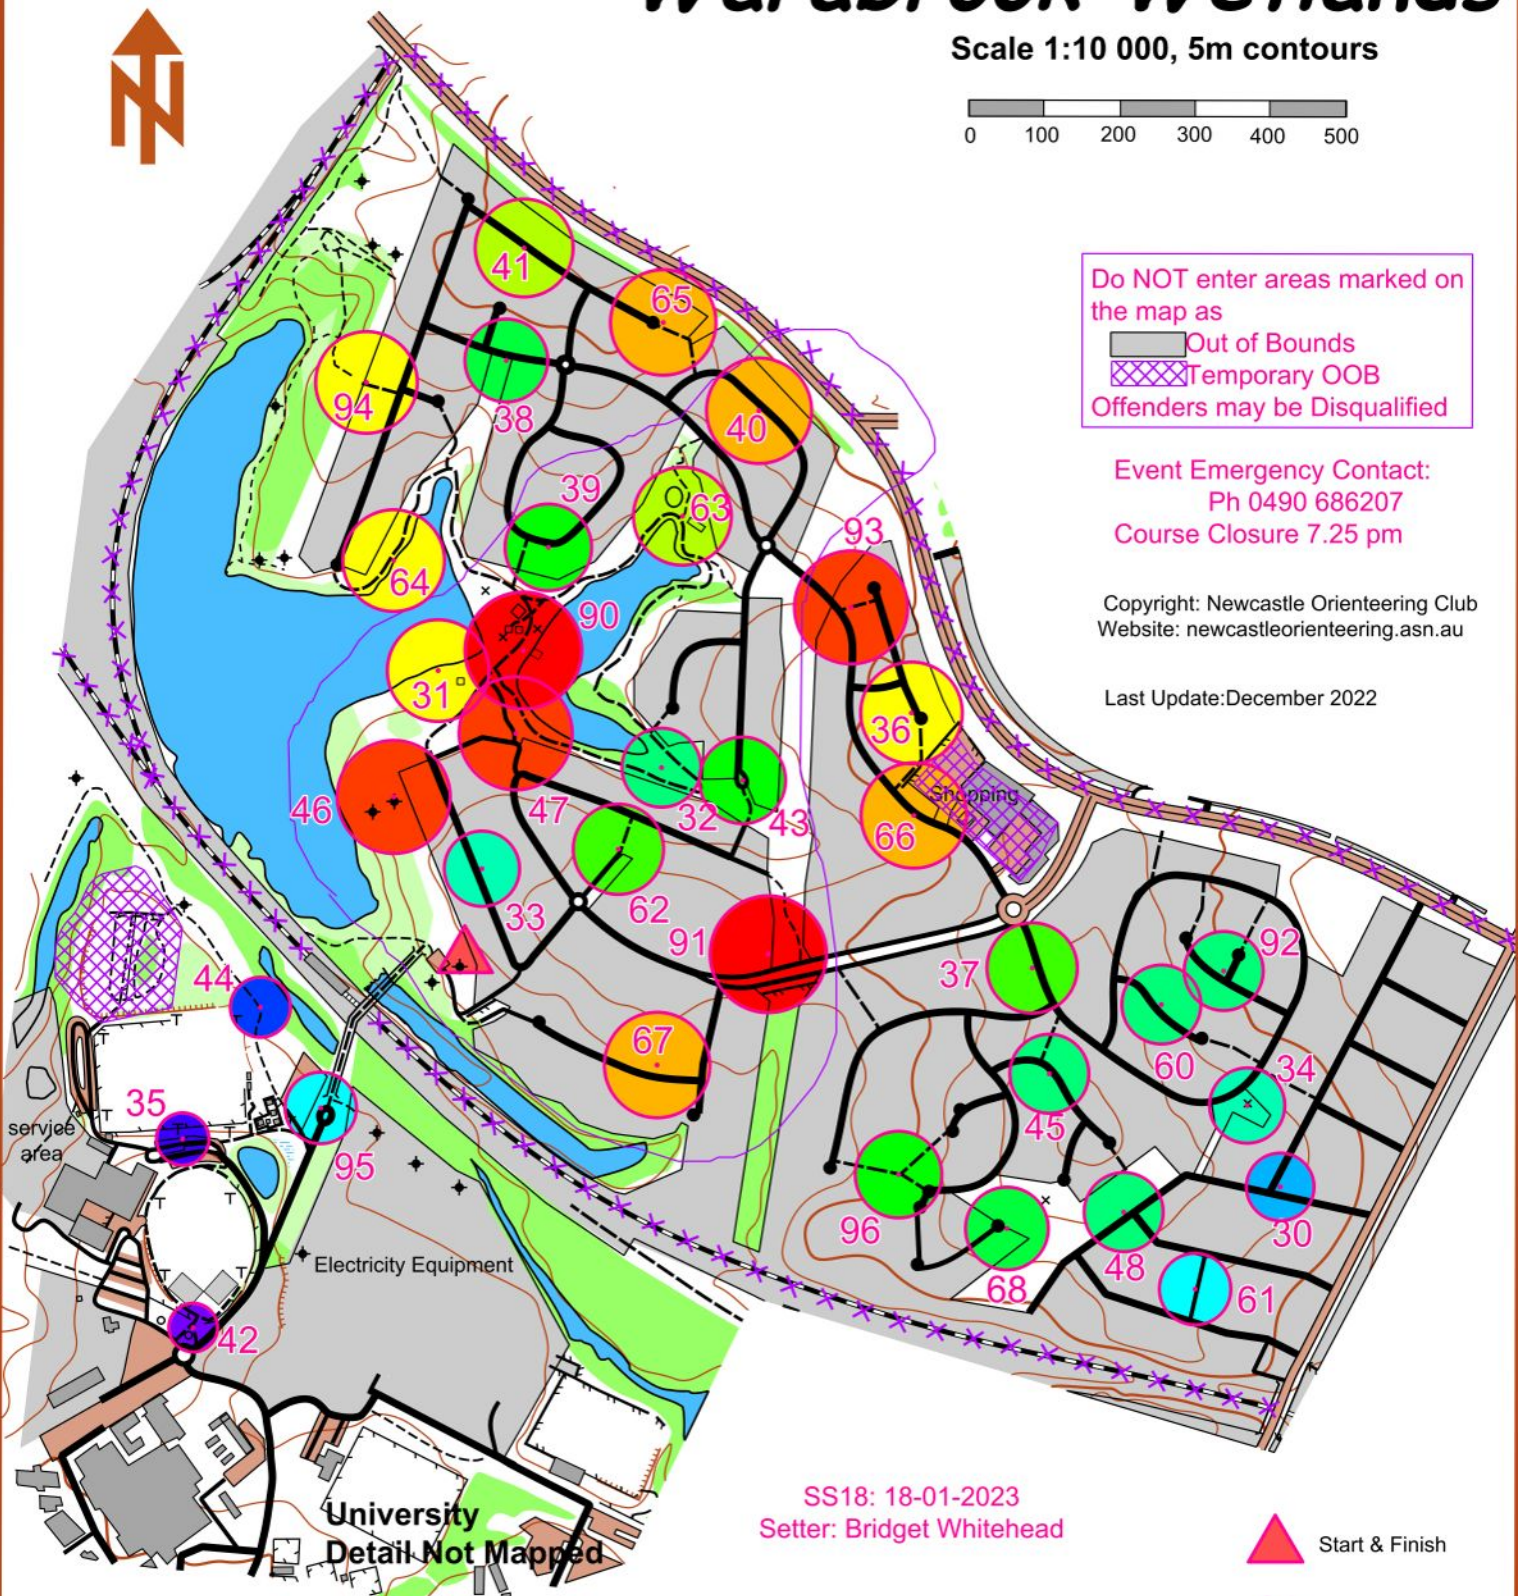

Legend
See back of map

Street Orienteering Map Warabrook Wetlands

Scale 1:10 000, 5m contours

Do NOT enter areas marked on the map as

Out of Bounds

Temporary OOB

Offenders may be Disqualified

Event Emergency Contact:

Ph 0490 686207

Course Closure 7.25 pm

Copyright: Newcastle Orienteering Club
Website: newcastleorienteeing.asn.au

Last Update: December 2022

SS18: 18-01-2023
Setter: Bridget Whitehead

Start & Finish

64 Control number

October 2022