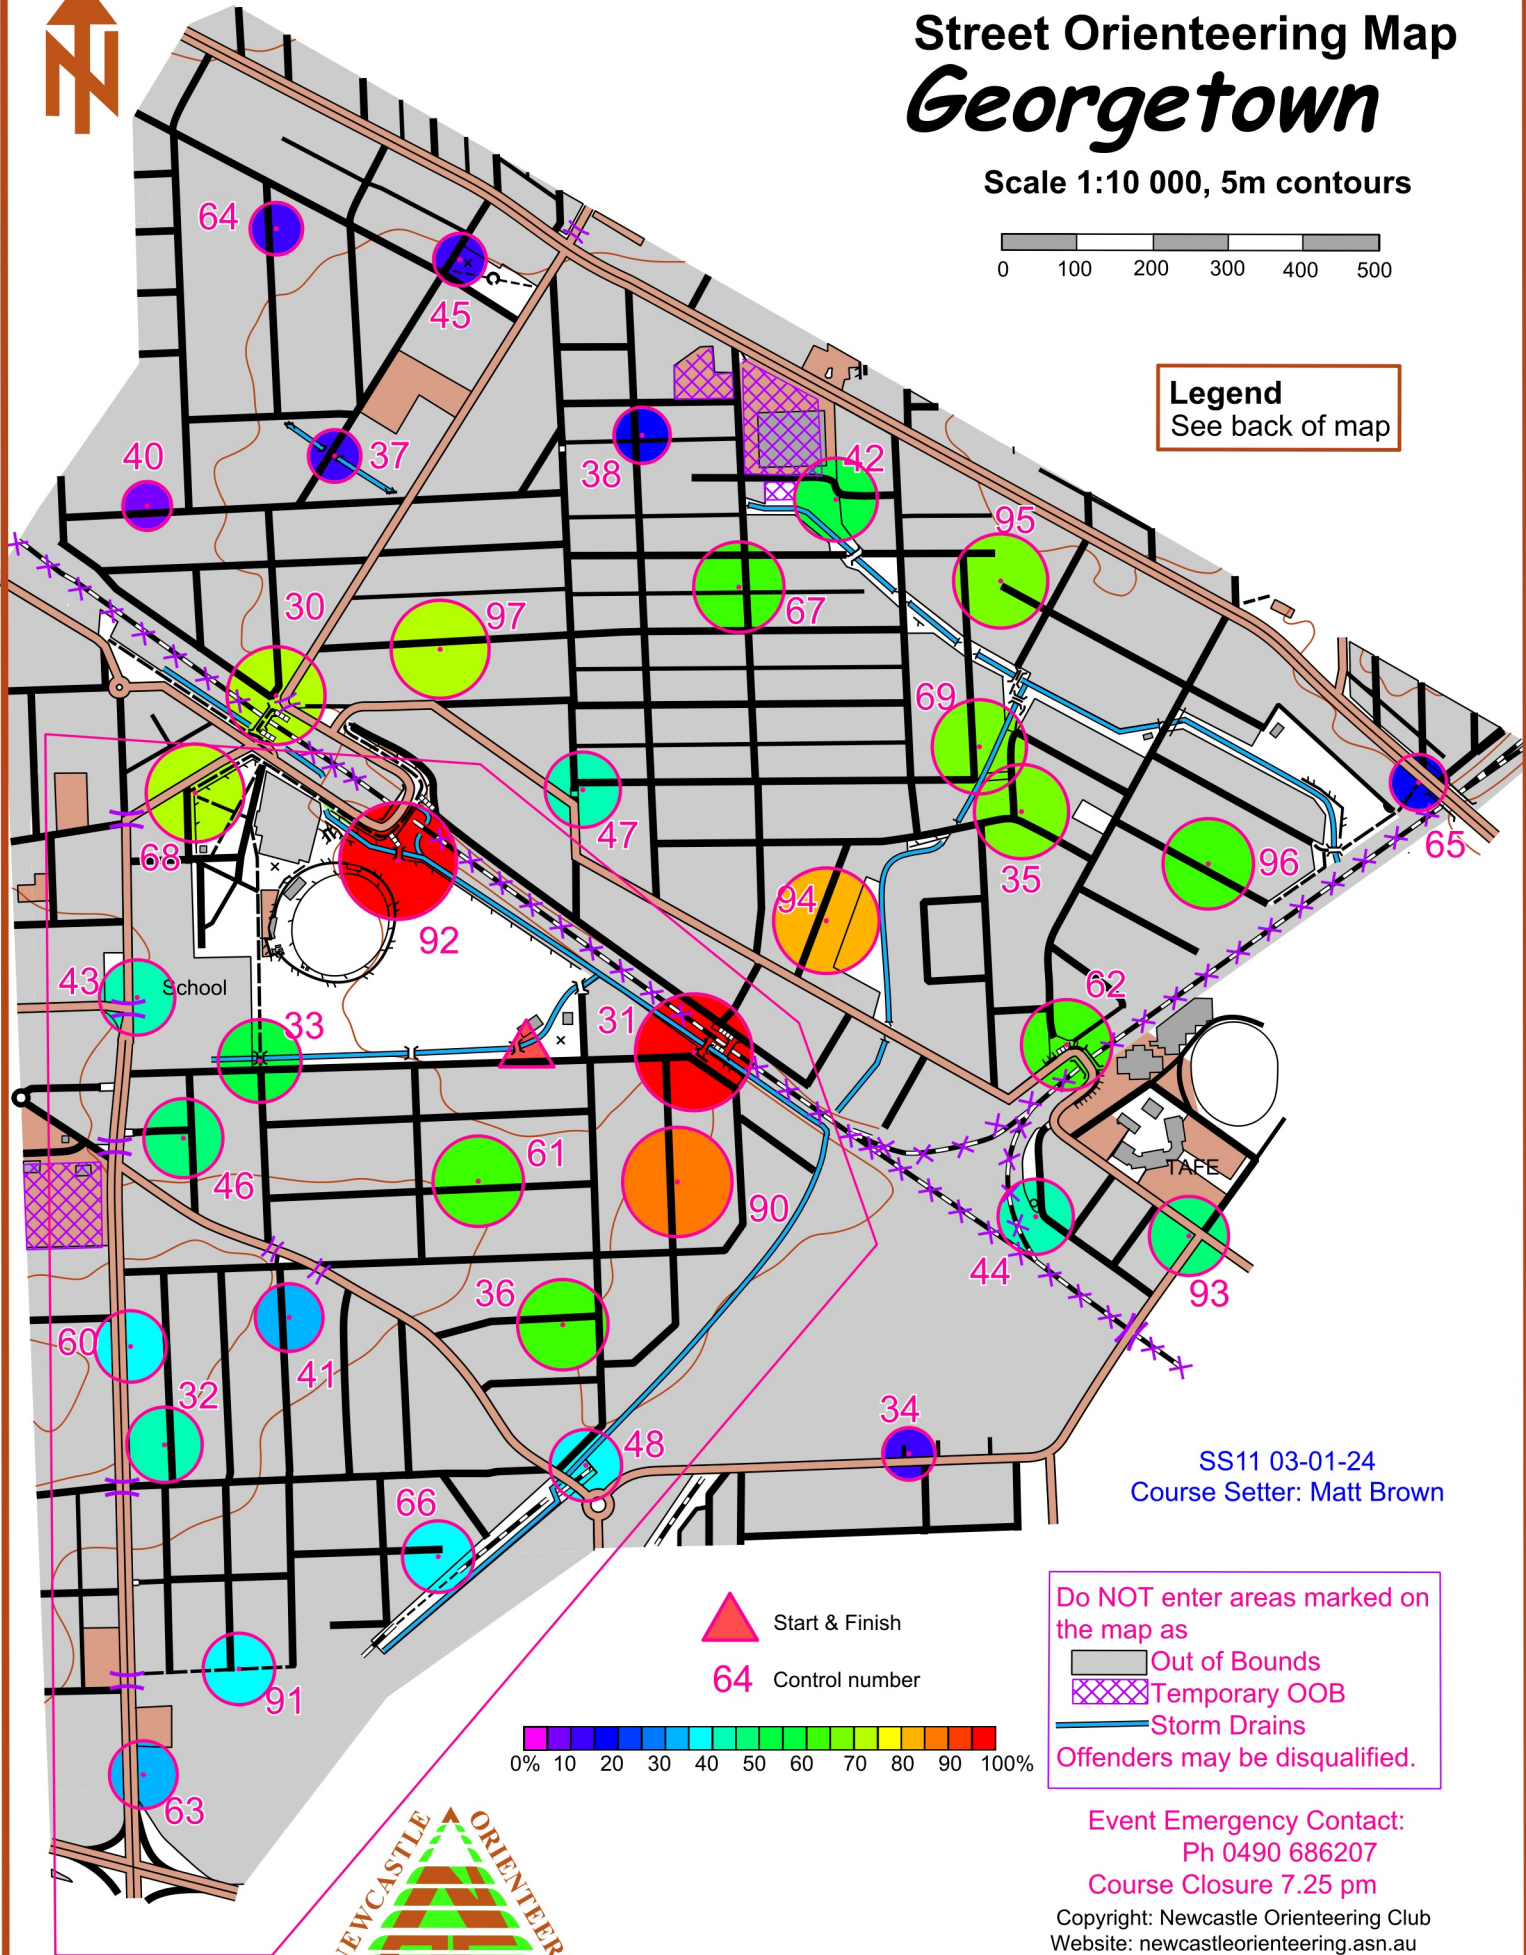

Street Orienteering Map *Georgetown*

Scale 1:10 000, 5m contours

Legend
See back of map

SS11 03-01-24
Course Setter: Matt Brown

 Start & Finish
64 Control number

Do NOT enter areas marked on the map as
 Out of Bounds
 Temporary OOB
 Storm Drains
Offenders may be disqualified.

Event Emergency Contact:
Ph 0490 686207
Course Closure 7.25 pm

Copyright: Newcastle Orienteering Club
Website: newcastleorienteeing.asn.au

Fieldwork this version Matt Brown 2023

October 2023