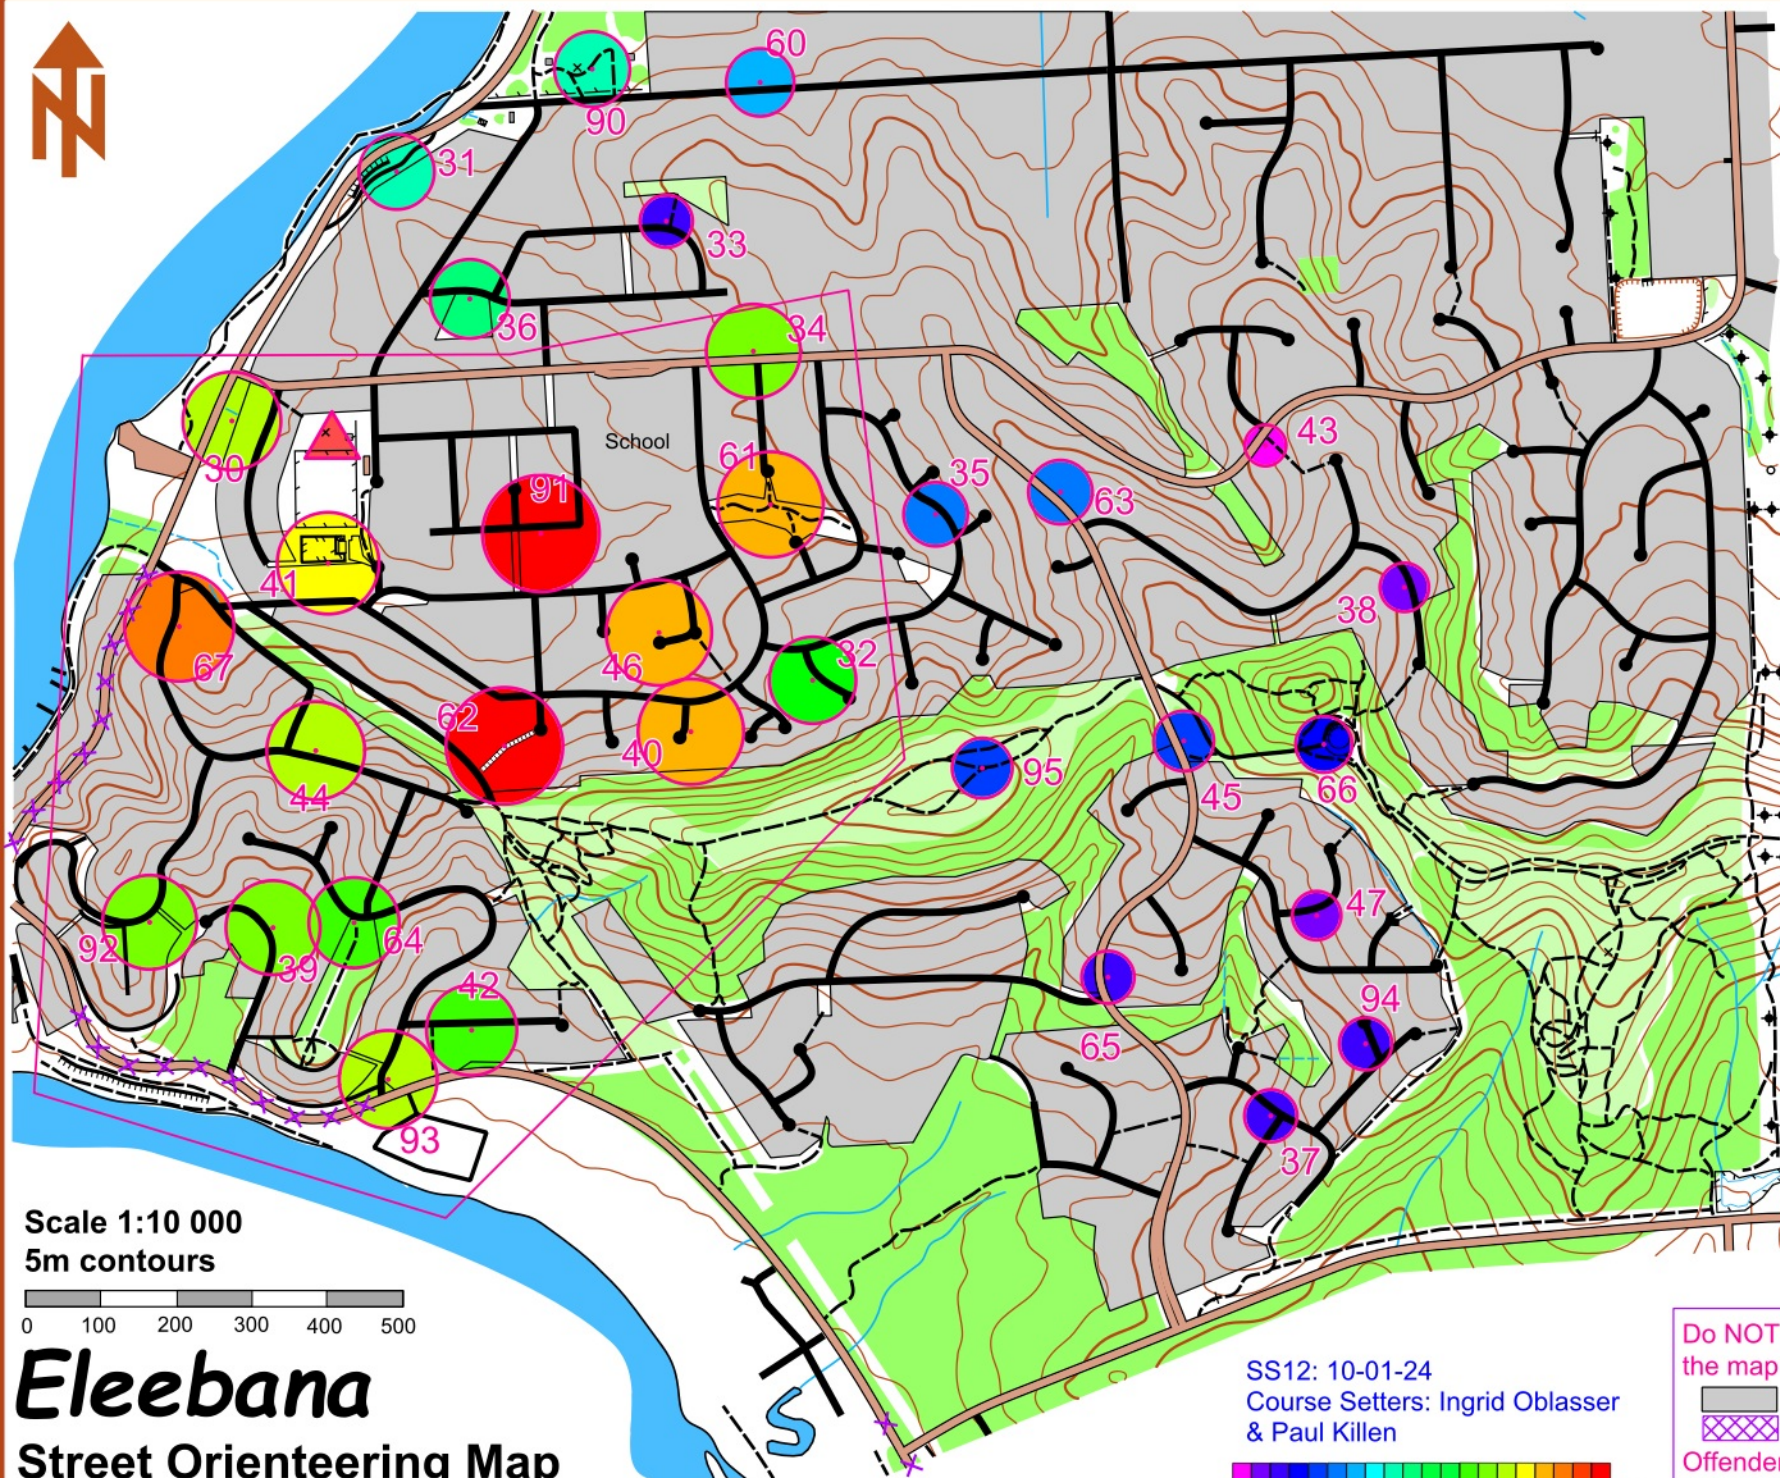

December 2023
 Copyright:
 Newcastle Orienteering Club
 Website:
 newcastleorienteeing.asn.au

First drawn: Russell Rigby
 - Dec 1997
 Last Update: Andrew Killen
 - Dec 2023

PIN ????

-  Start & Finish
-  30 Points
-  40 Points
-  60 Points
-  90 Points
- 64** Control number

Legend
 See back of map

Event Emergency
 Contact:
 Ph 0490 686 207
 Course Closure:
 7.25 pm

Scale 1:10 000
 5m contours

Eleebana

Street Orienteering Map

SS12: 10-01-24
 Course Setters: Ingrid Oblasser
 & Paul Killen

Do NOT enter areas marked on
 the map as

-  Out of Bounds
 -  Temporary OOB
- Offenders may be Disqualified