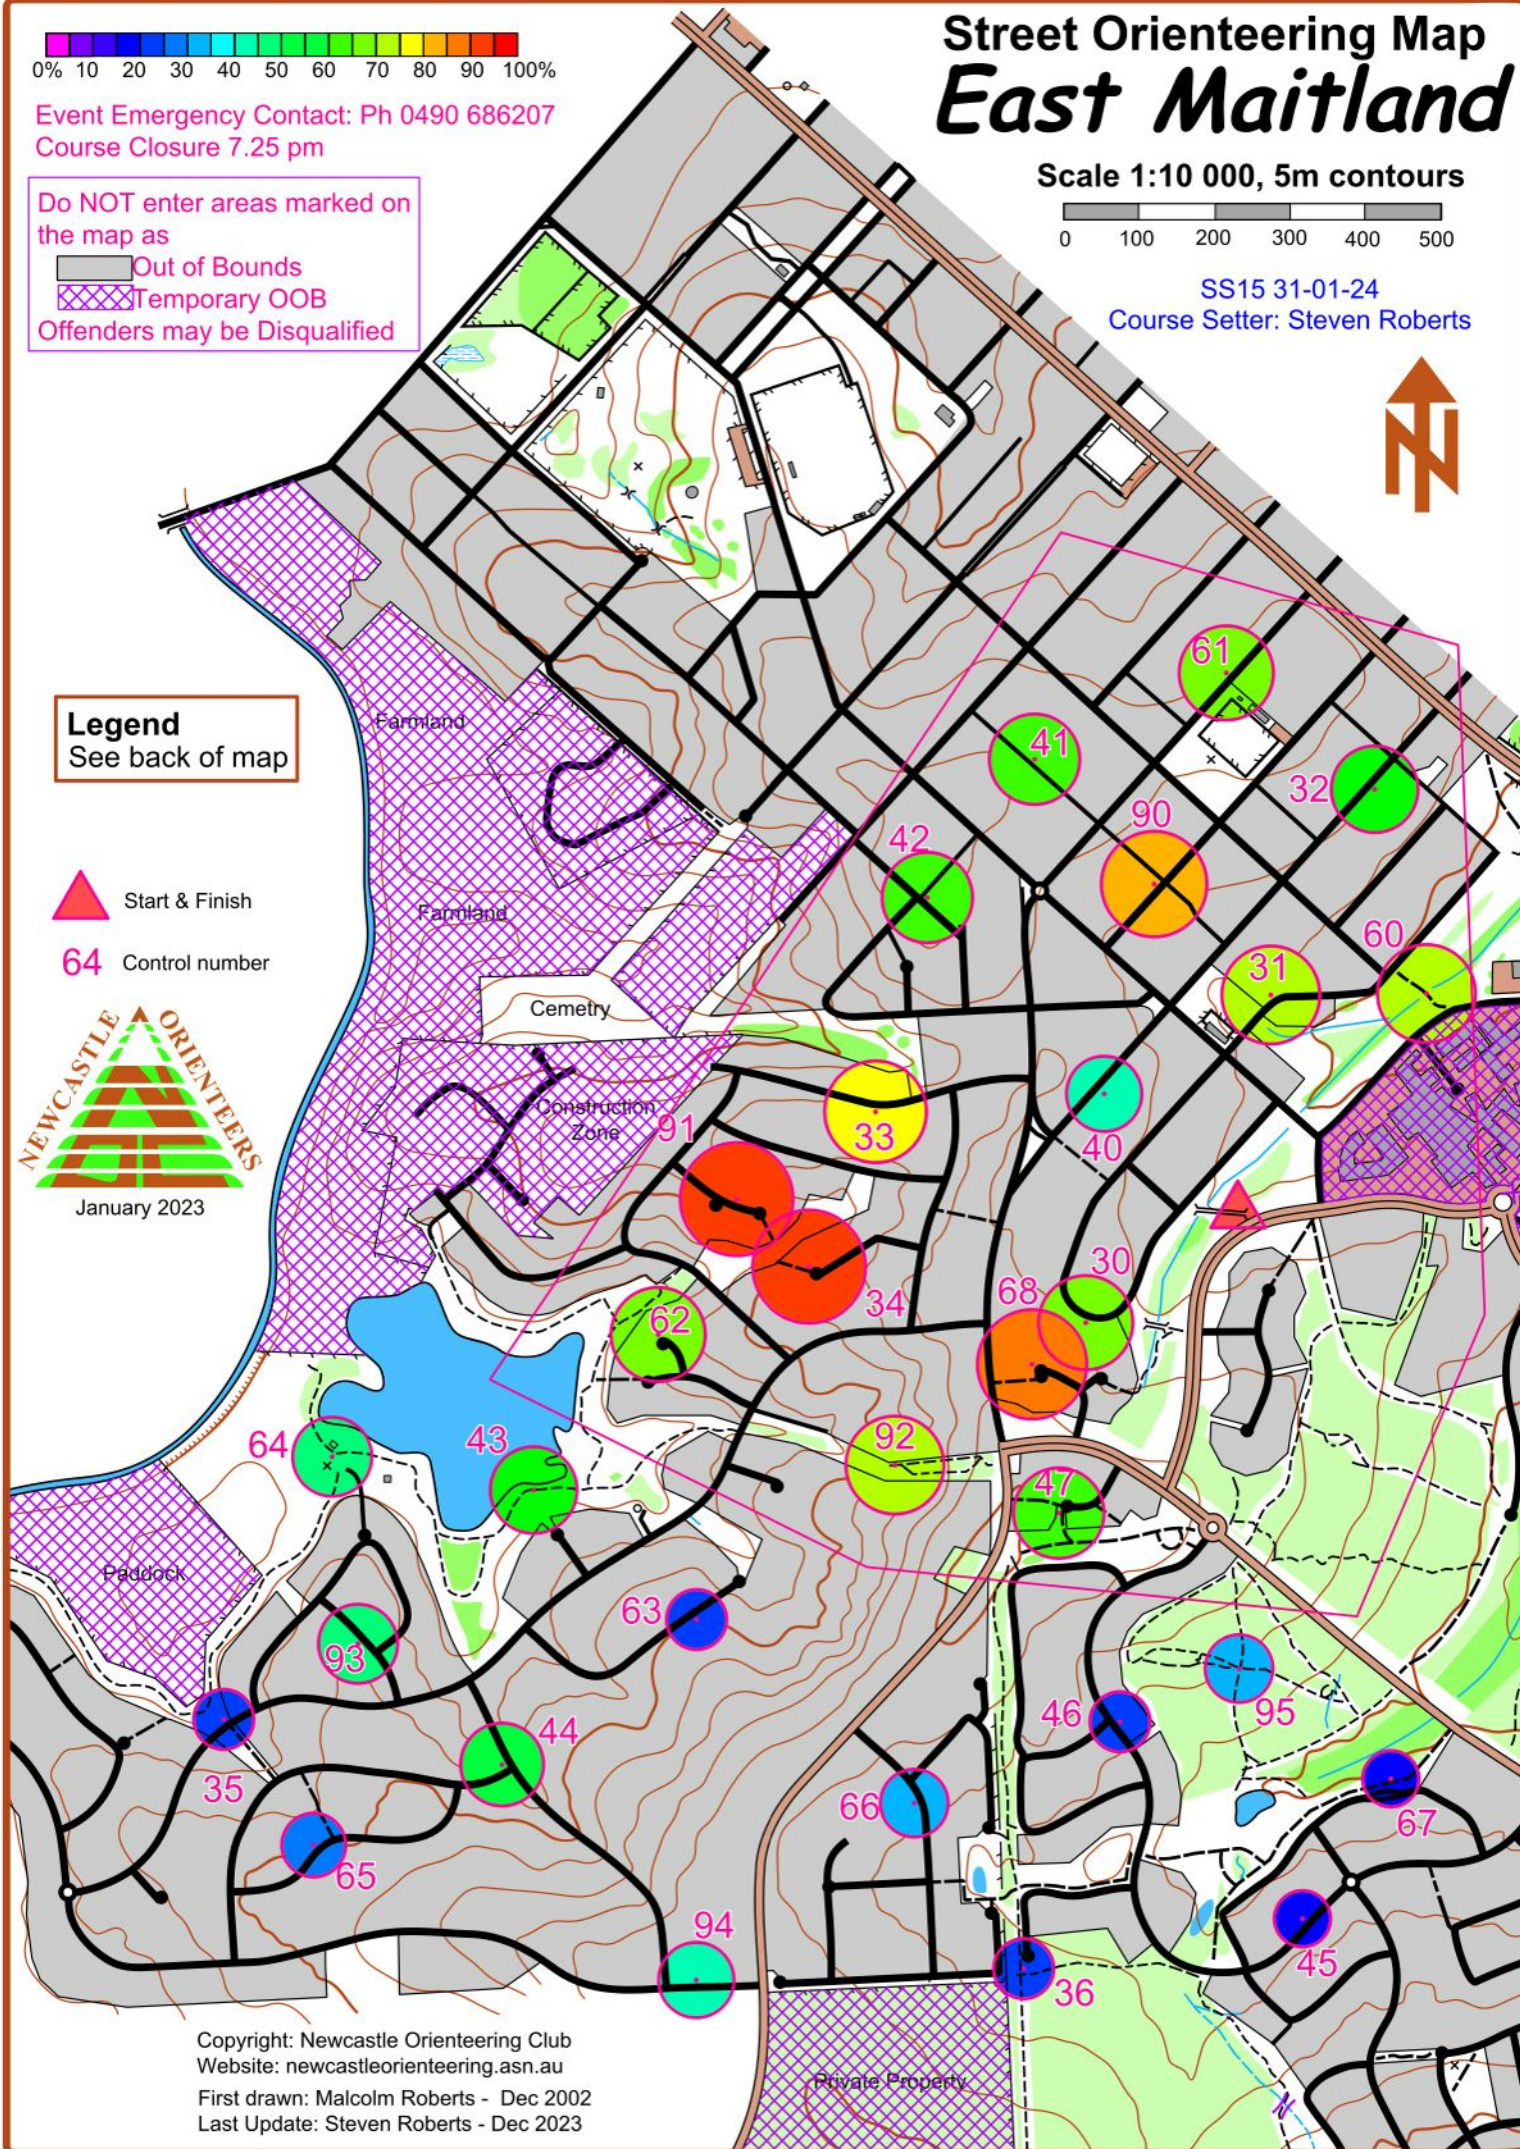

Event Emergency Contact: Ph 0490 686207
 Course Closure 7.25 pm

Do NOT enter areas marked on the map as
 Out of Bounds
 Temporary OOB
 Offenders may be Disqualified

Street Orienteering Map East Maitland

Scale 1:10 000, 5m contours

SS15 31-01-24
 Course Setter: Steven Roberts

Legend
 See back of map

Start & Finish
 64 Control number

Copyright: Newcastle Orienteering Club
 Website: newcastleorienteering.asn.au
 First drawn: Malcolm Roberts - Dec 2002
 Last Update: Steven Roberts - Dec 2023