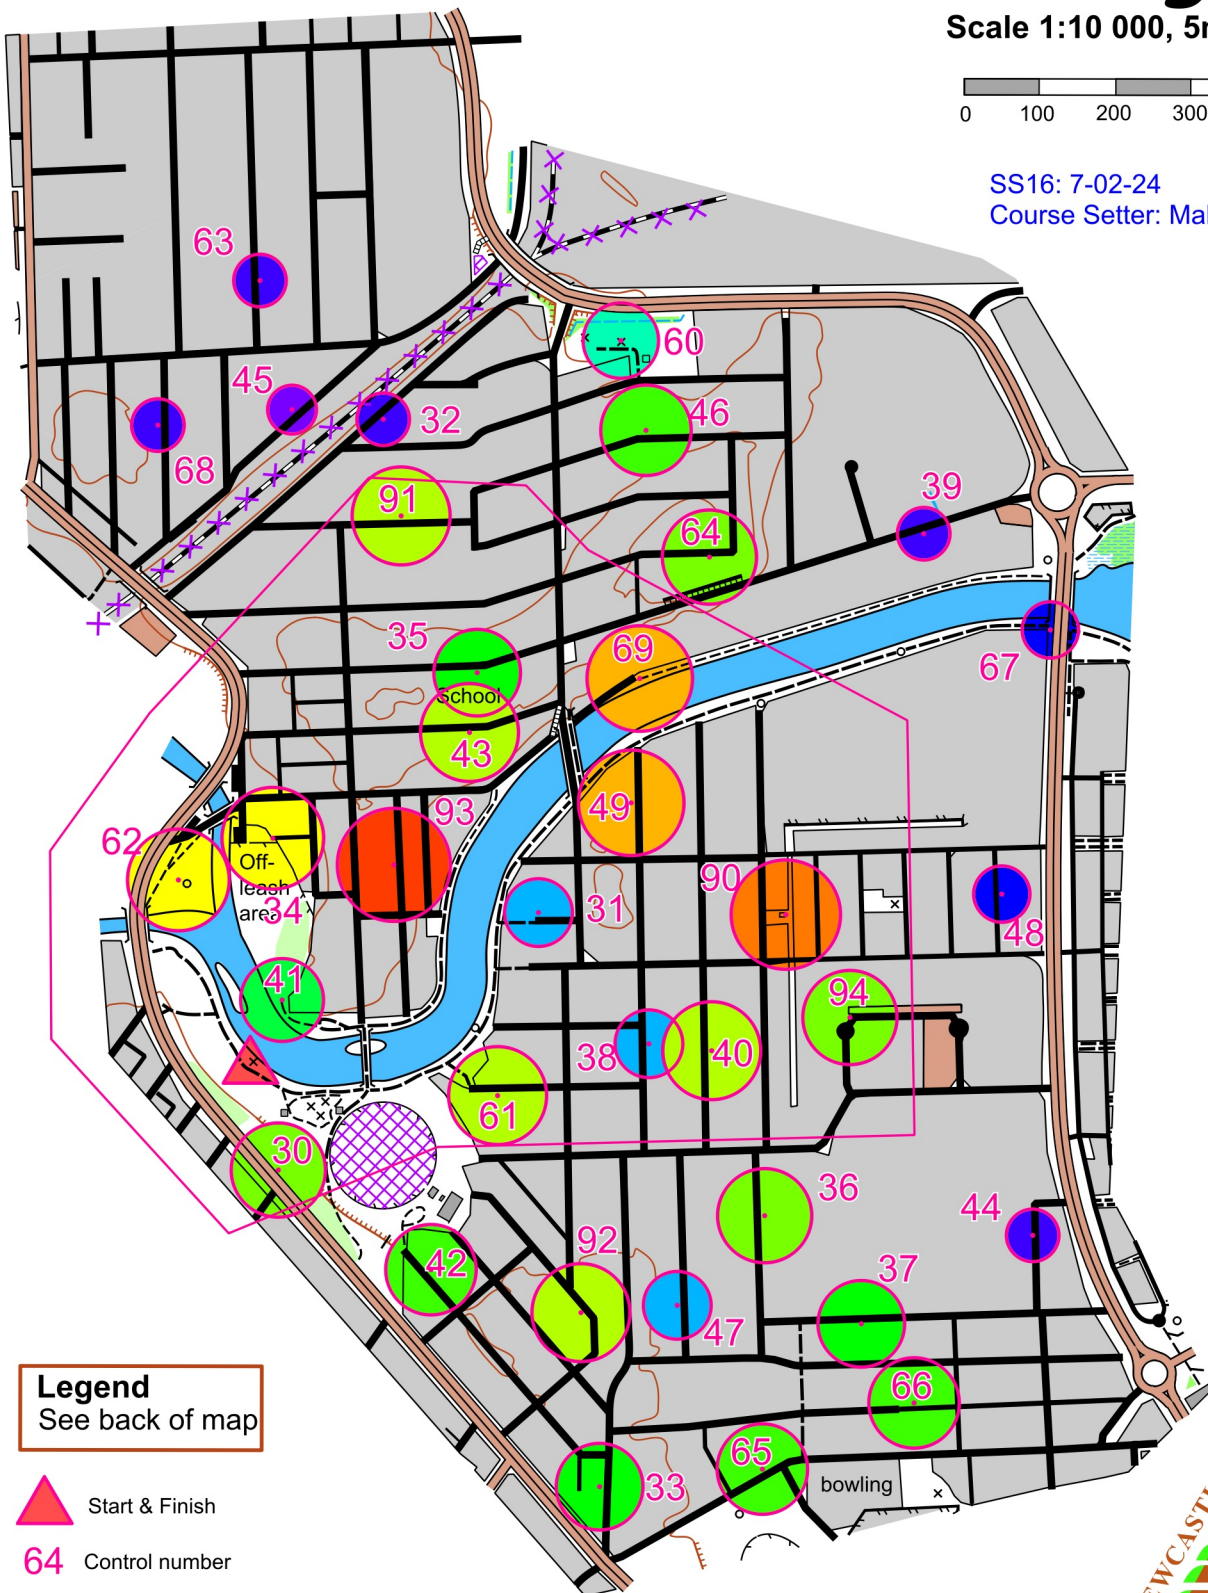

# Street Orienteering Map

## *Islington*

Scale 1:10 000, 5m contours

SS16: 7-02-24  
Course Setter: Malcolm Roberts

**Legend**  
See back of map

Start & Finish

64 Control number

Do NOT enter areas marked on the map as

- Out of Bounds
- Temporary OOB

Offenders may be Disqualified

January 2024

Copyright: Newcastle Orienteering Club  
Website: [newcastleorienteeing.asn.au](http://newcastleorienteeing.asn.au)

Event Emergency Contact: Ph 0490 686207  
Course Closure 7.25 pm

First Drawn: Peter Newton - Jan 1997  
Last update: Malcolm Roberts - Jan 2024