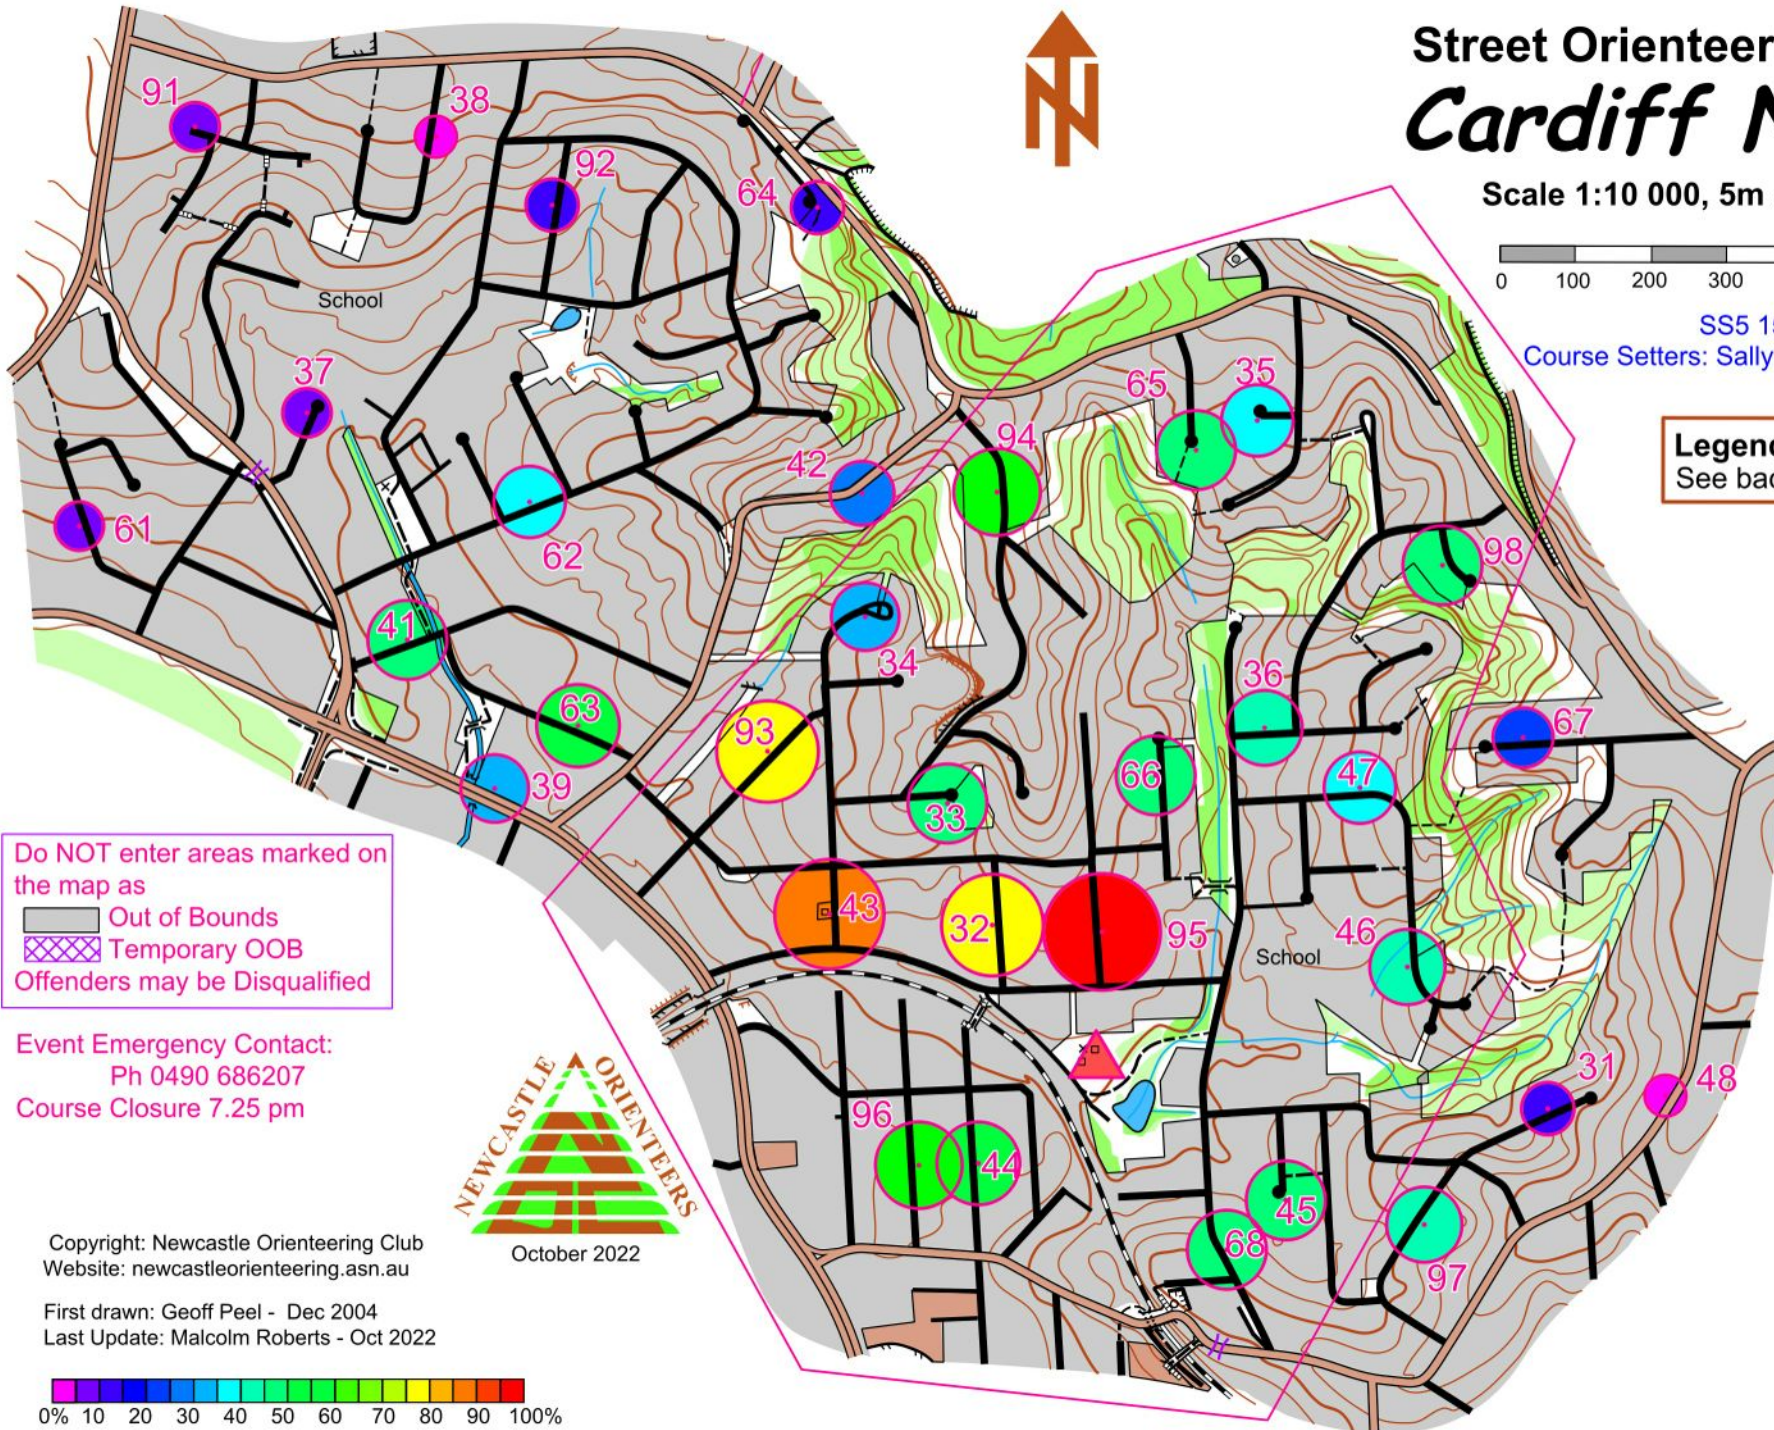

Street Orienteering Map Cardiff North

Scale 1:10 000, 5m contours

SS5 15-11-23
Course Setters: Sally Quill & Emile Altmann

Legend
See back of map

Do NOT enter areas marked on the map as
 Out of Bounds
 Temporary OOB
 Offenders may be Disqualified

Event Emergency Contact:
 Ph 0490 686207
 Course Closure 7.25 pm

October 2022

Copyright: Newcastle Orienteering Club
 Website: newcastleorienteering.asn.au

First drawn: Geoff Peel - Dec 2004
 Last Update: Malcolm Roberts - Oct 2022

- Start & Finish
- 30 Points
- 40 Points
- 60 Points
- 90 Points
- 64** Control number