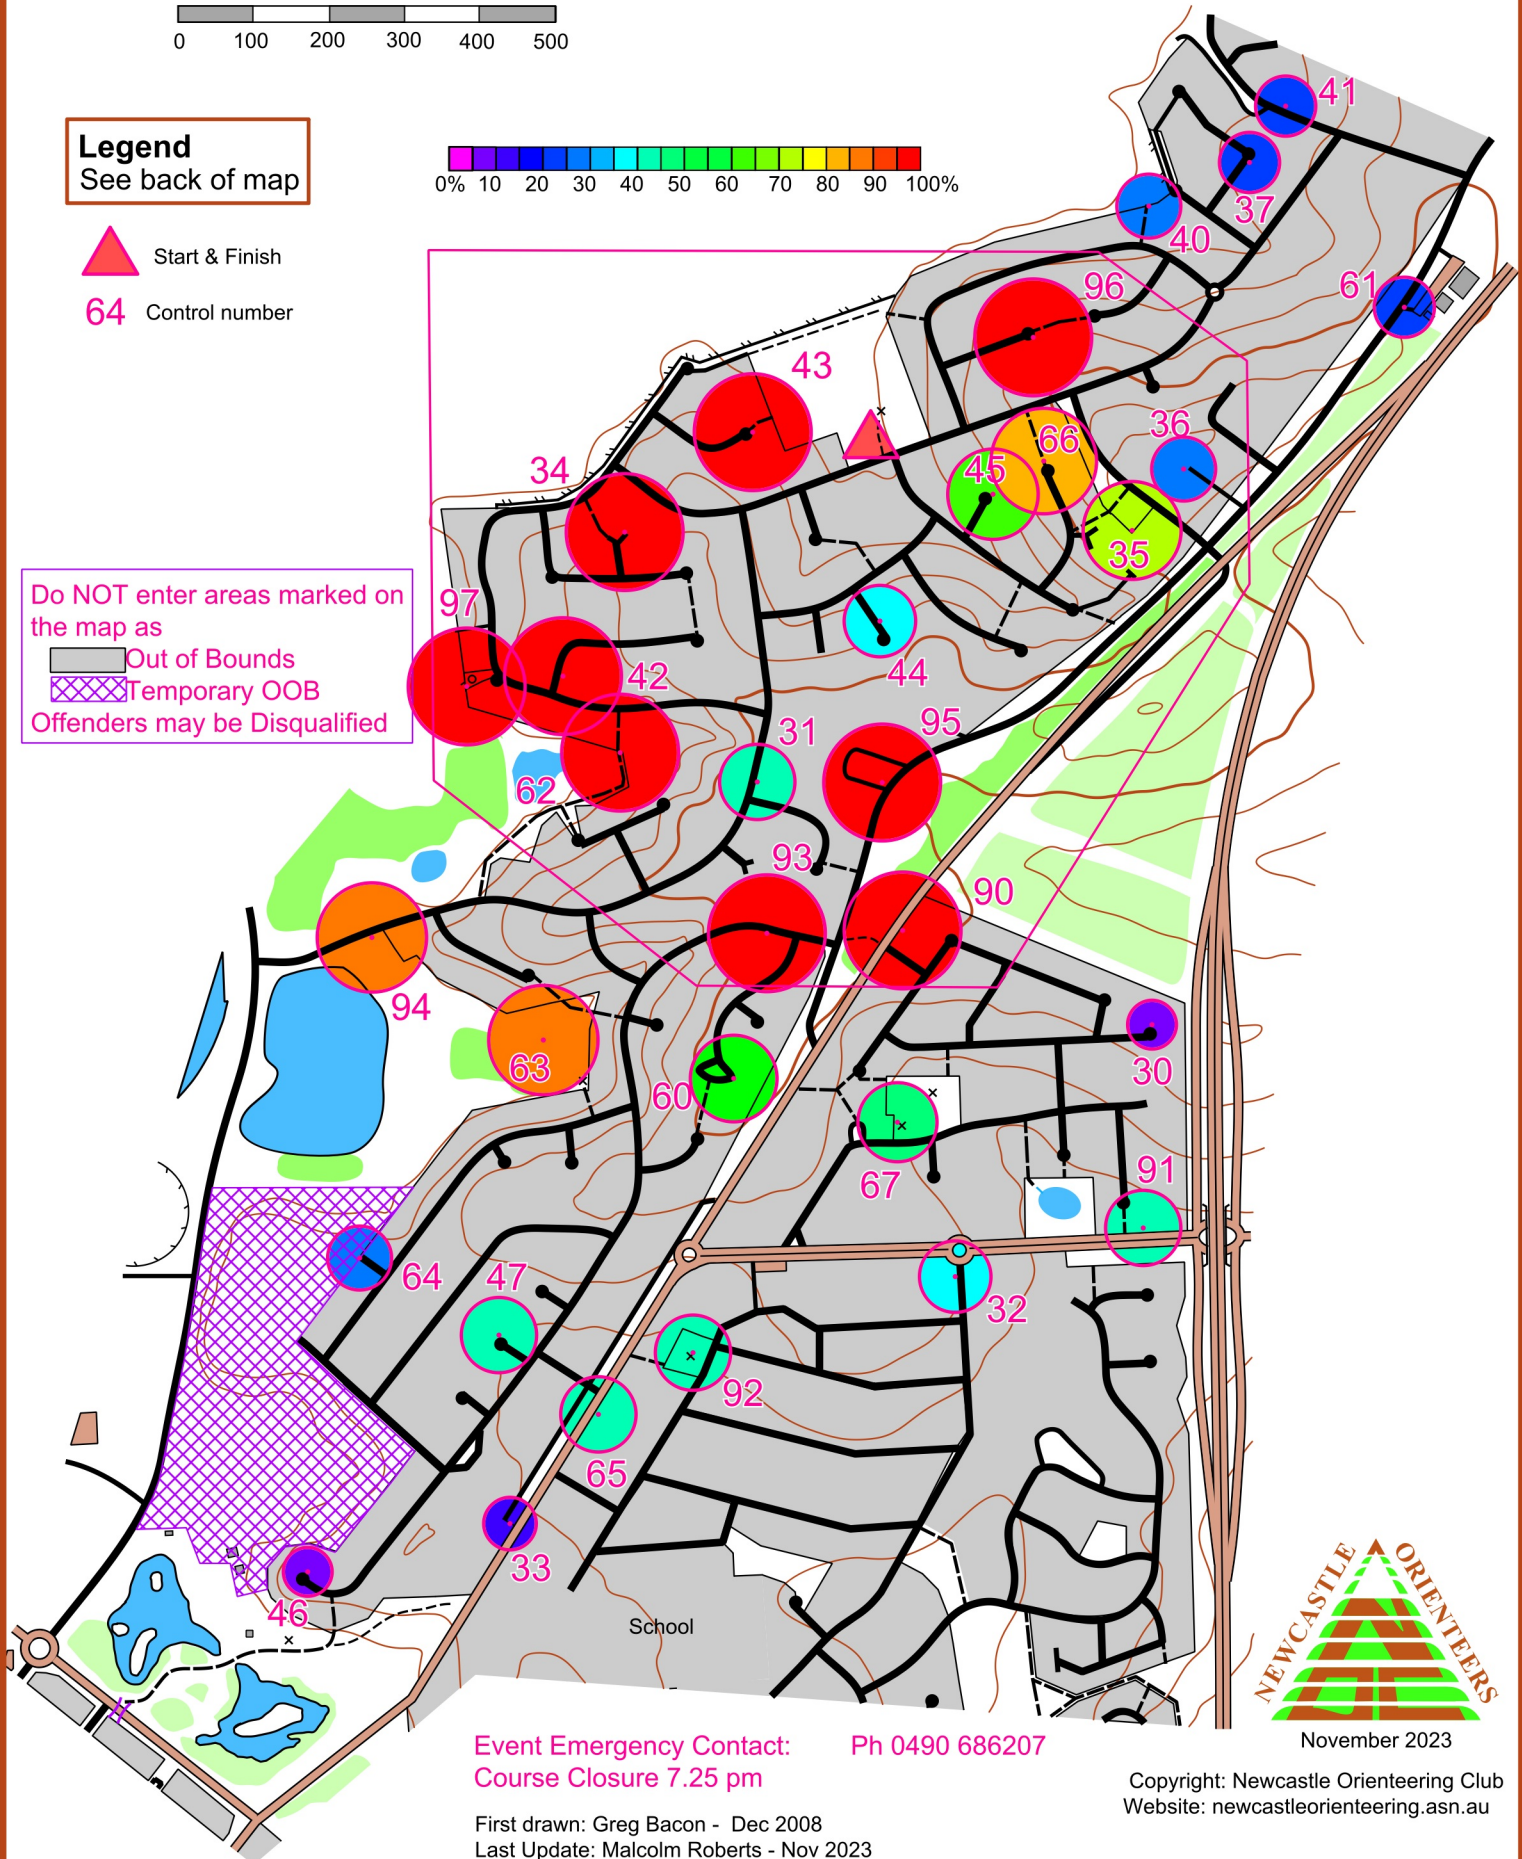

Street Orienteering Map *Riverview Ridge*

SS7: 29-11-23
Course Setter: Violo O'Connor

Scale 1:10 000, 5m contours

Legend

See back of map

- Start & Finish
- Control number

Do NOT enter areas marked on the map as

- Out of Bounds
- Temporary OOB

Offenders may be Disqualified

November 2023

Event Emergency Contact: Ph 0490 686207
Course Closure 7.25 pm

Copyright: Newcastle Orienteering Club
Website: newcastleorienteering.asn.au

First drawn: Greg Bacon - Dec 2008
Last Update: Malcolm Roberts - Nov 2023