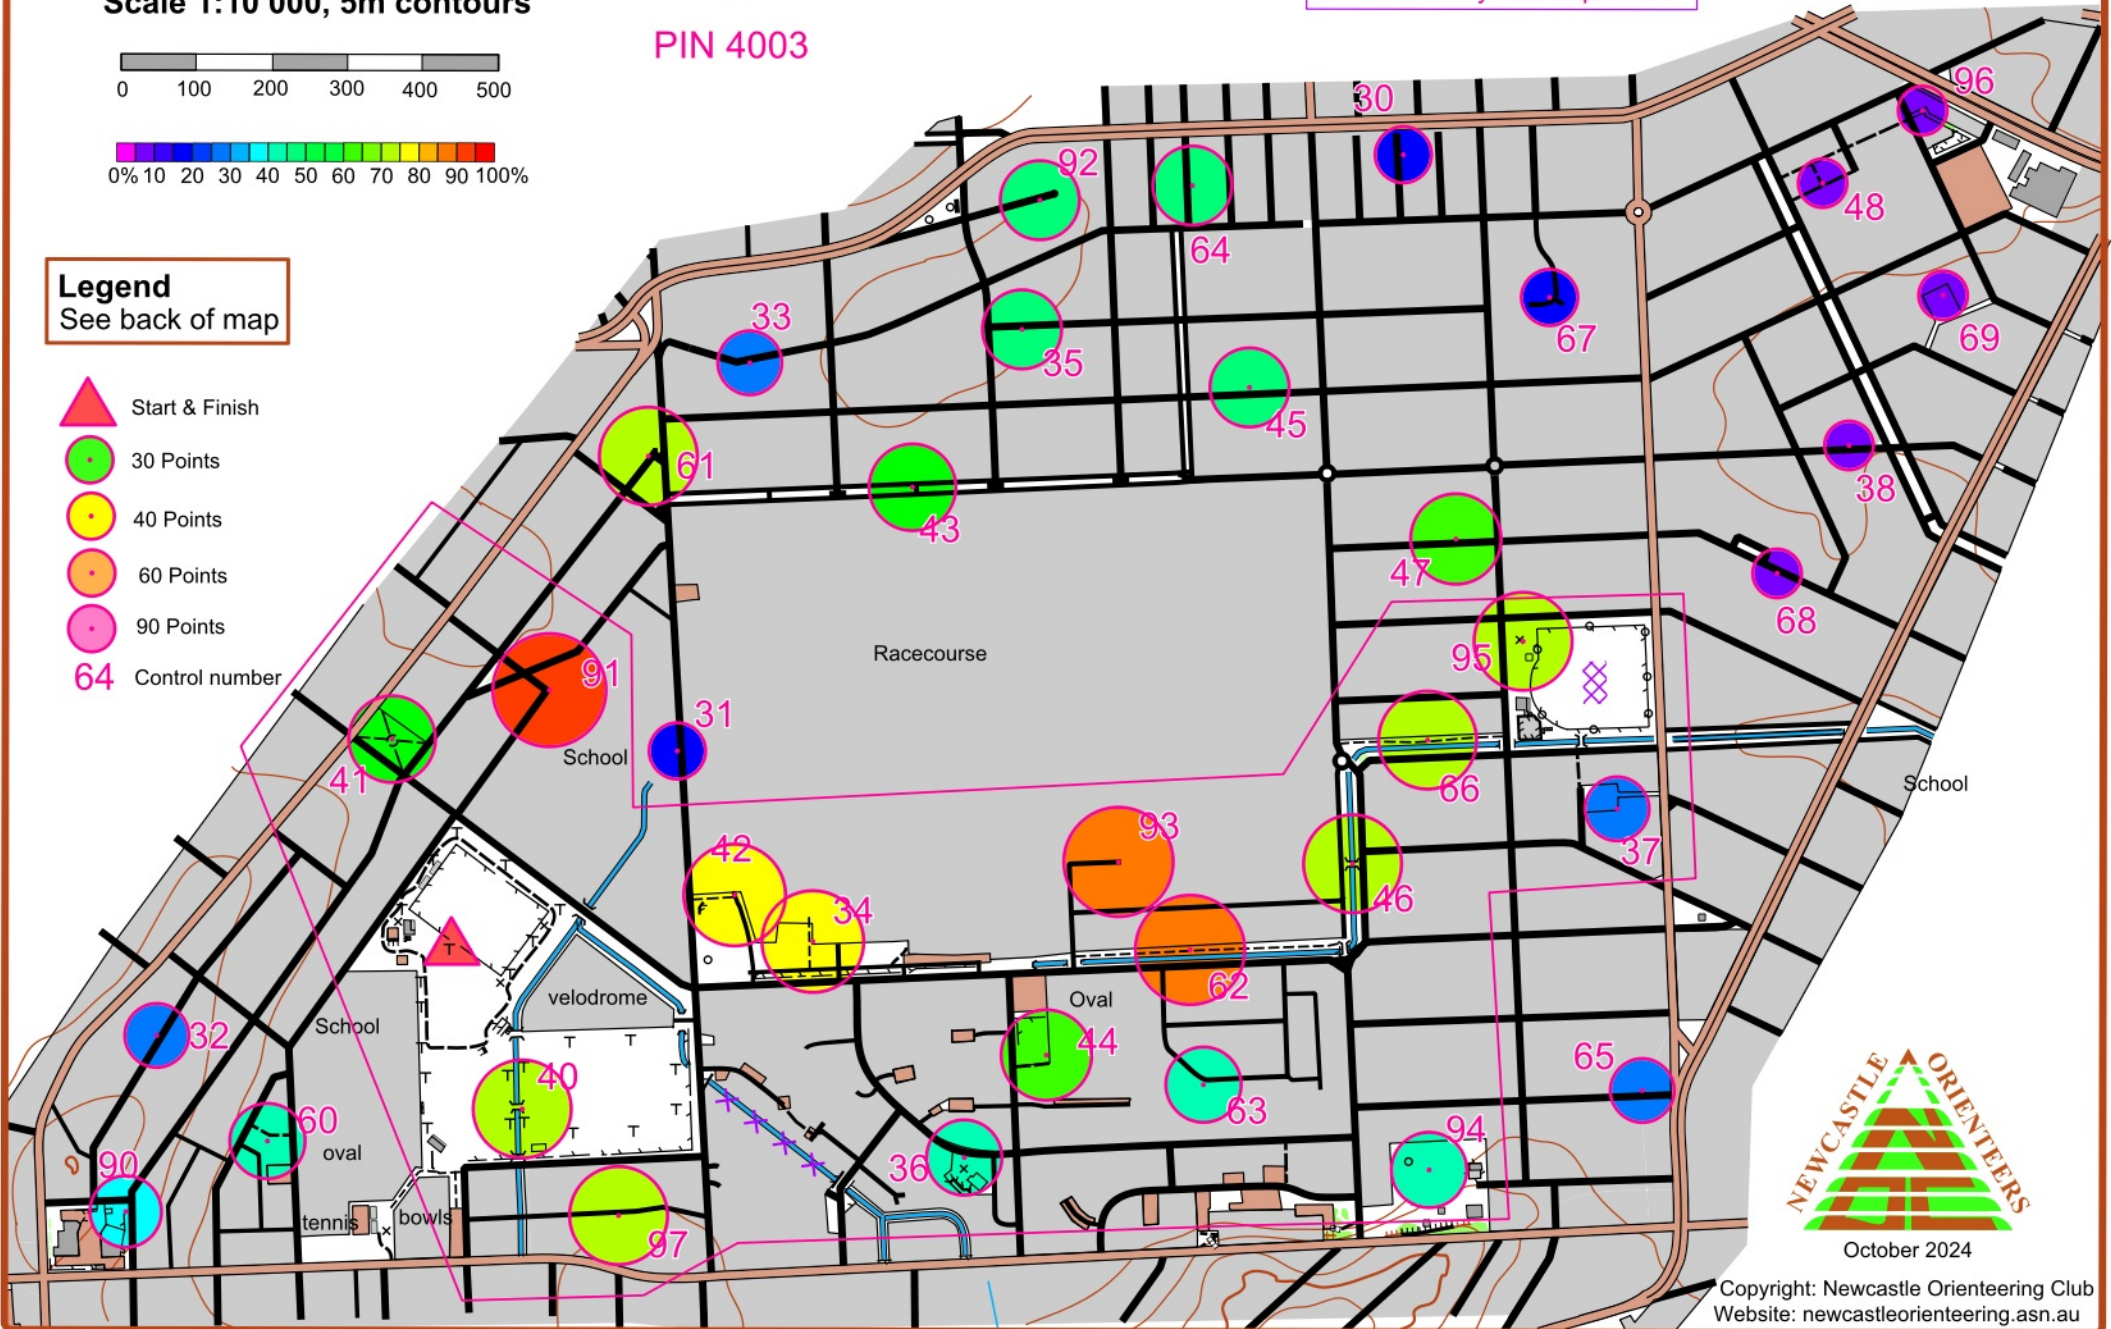

# Street Orienteering Map Broadmeadow

SS3: 30-10-24  
Course Setters: Naomi Scouler  
Presley Scouler-Evans

Do NOT enter areas marked on the map as

- Out of Bounds
- Temporary OOB

Offenders may be Disqualified

Event Emergency Contact:  
Ph 0490 686207  
Course Closure 7.15 pm

Scale 1:10 000, 5m contours

## Legend See back of map

- Start & Finish
- 30 Points
- 40 Points
- 60 Points
- 90 Points
- 64** Control number

PIN 4003

October 2024

Copyright: Newcastle Orienteering Club  
Website: [newcastleorienteering.asn.au](http://newcastleorienteering.asn.au)