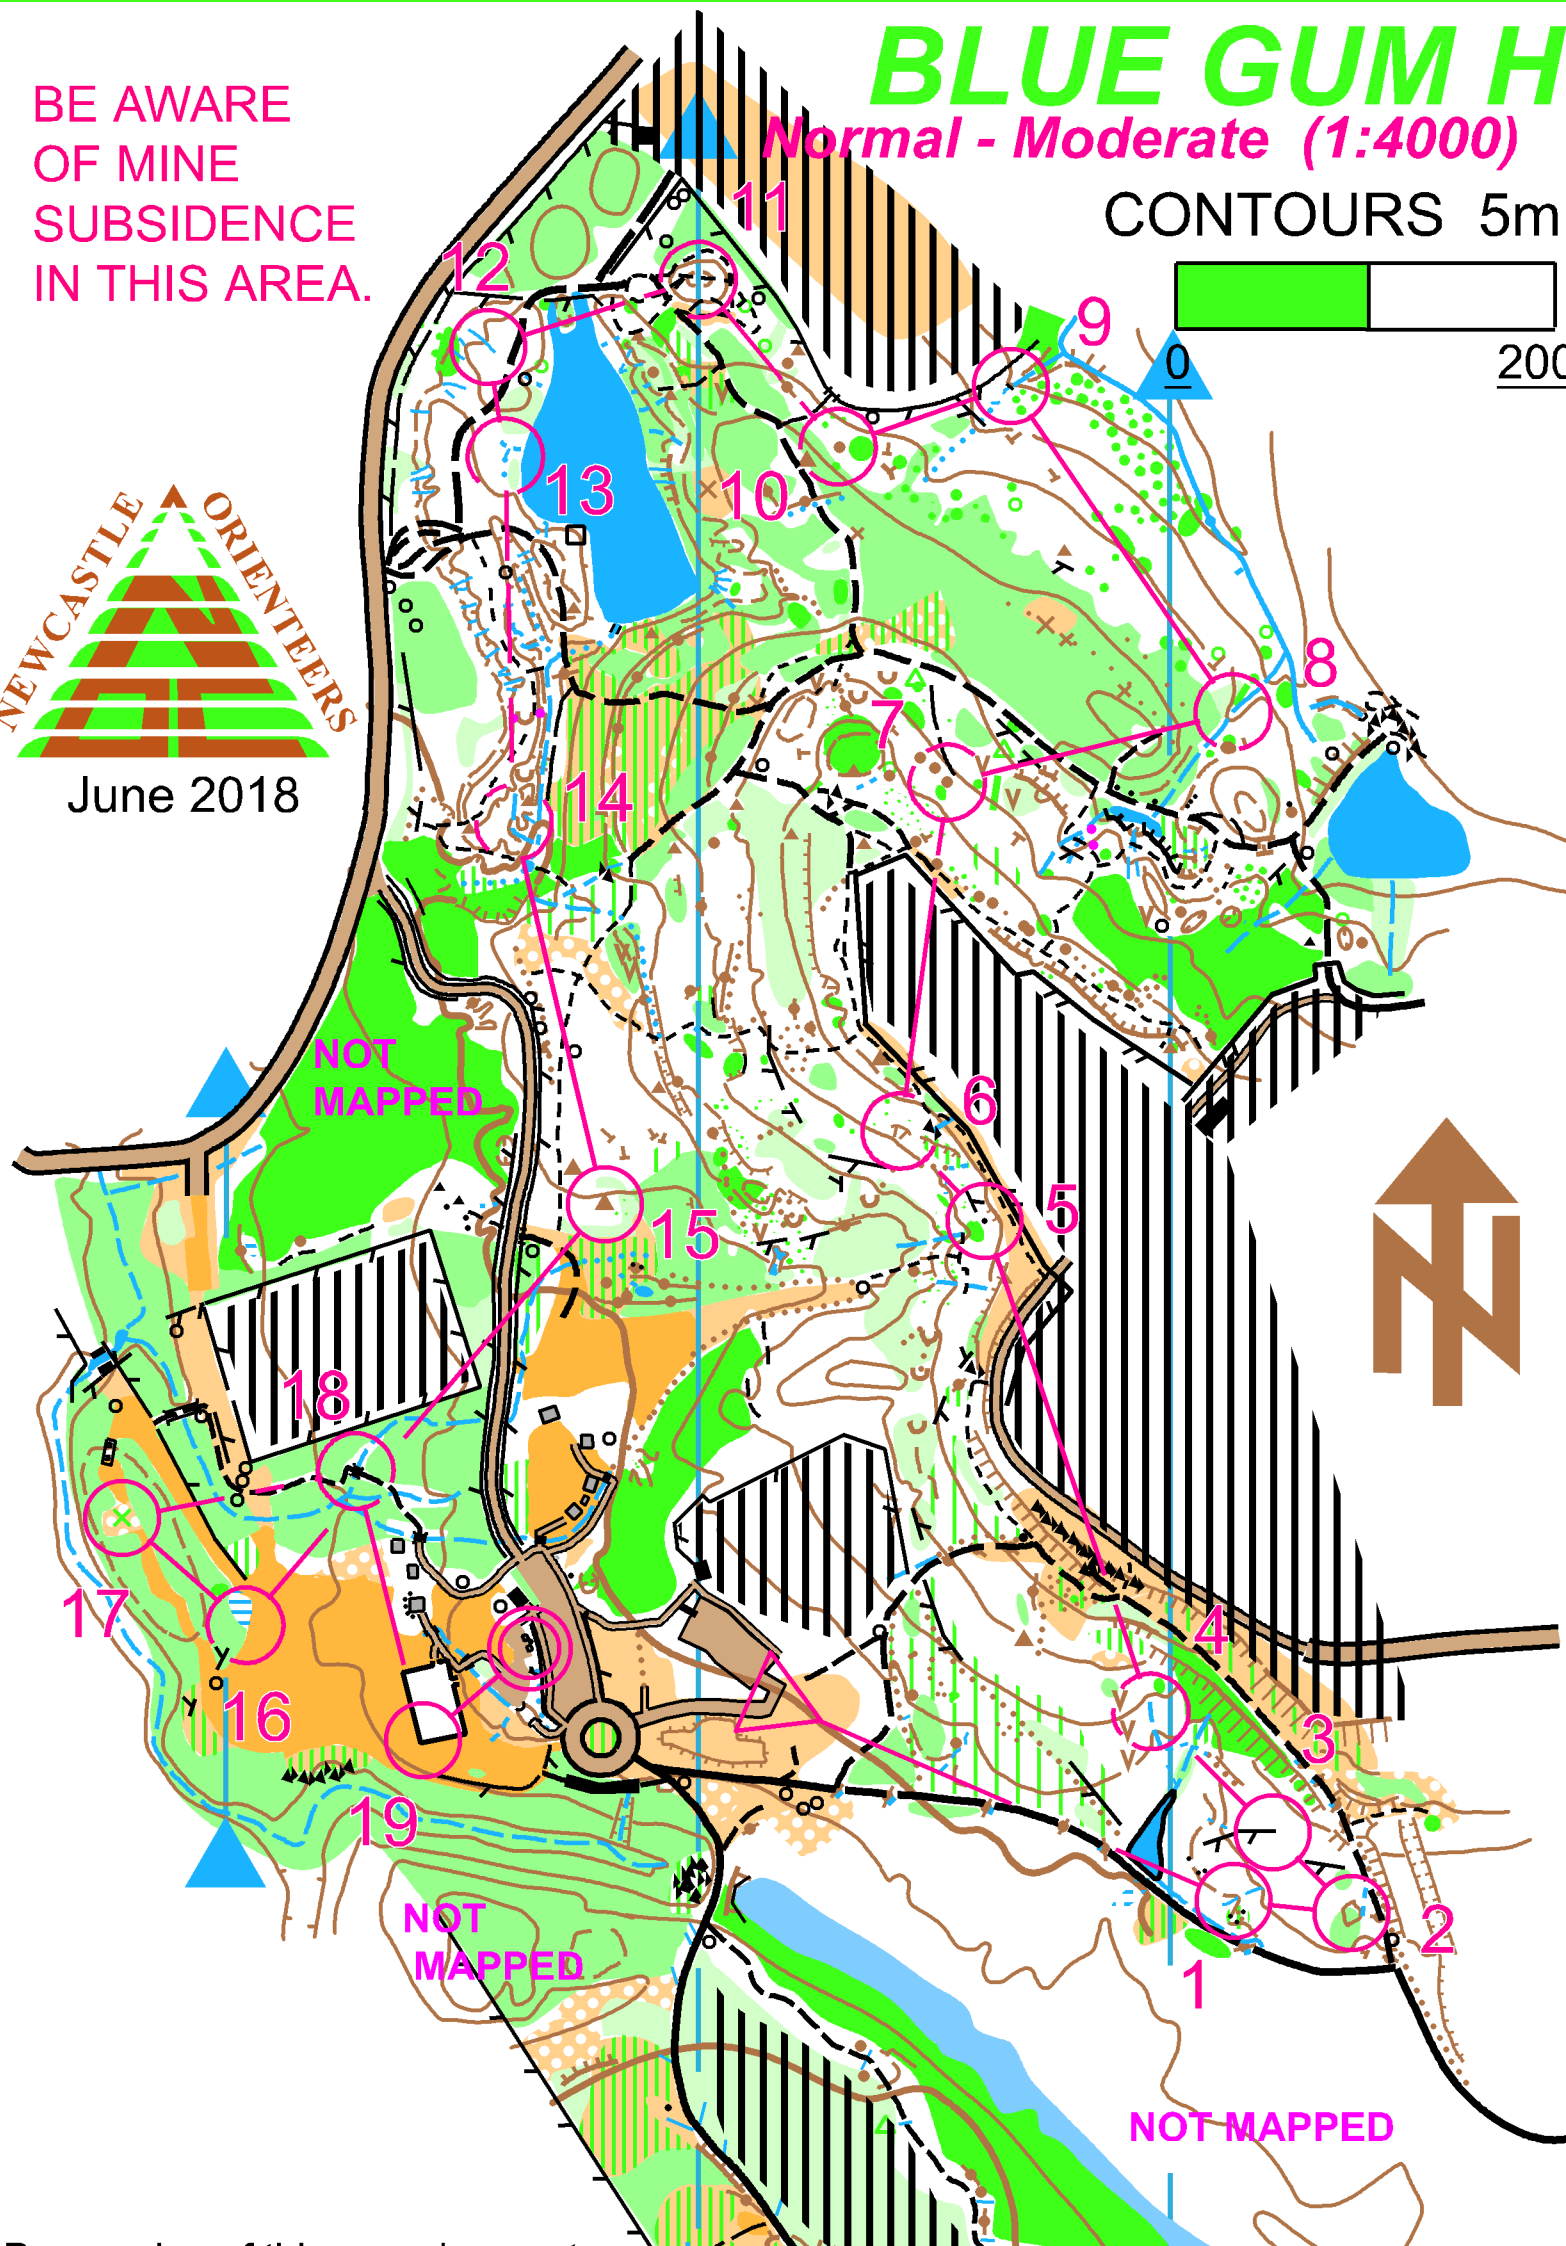

BLUE GUM H

Normal - Moderate (1:4000)

CONTOURS 5m

BE AWARE
OF MINE
SUBSIDENCE
IN THIS AREA.

June 2018

NOT
MAPPED

NOT
MAPPED

NOT MAPPED