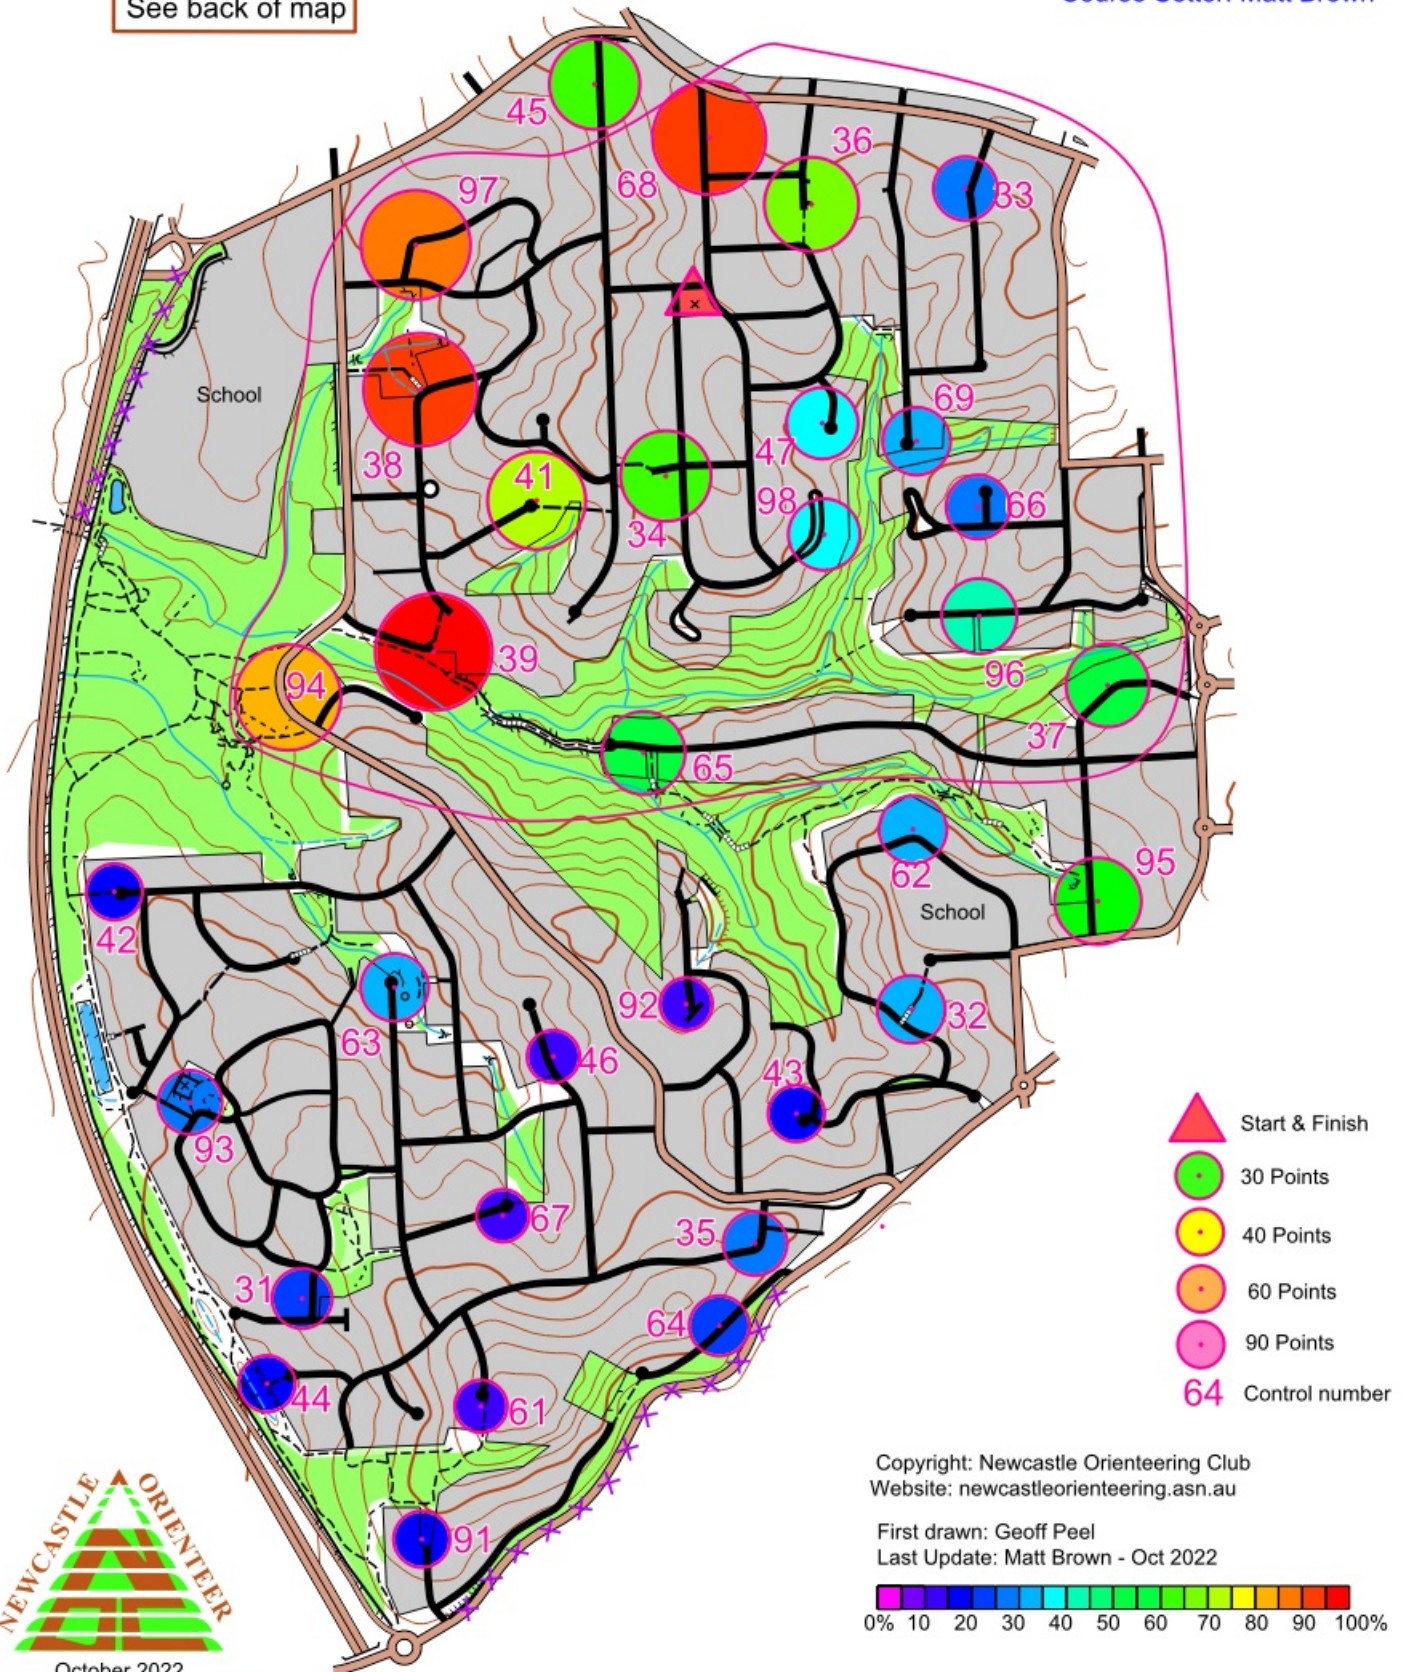

Street Orienteering Map Winding Creek

Scale 1:10 000, 5m contours

Do NOT enter areas marked on the map as

Out of Bounds

Temporary OOB

Offenders may be Disqualified

Event Emergency Contact:

Ph 0490 686207

Course Closure 7.25 pm

SS6: 23-11-22

Course Setter: Matt Brown

Legend

See back of map

- Start & Finish
- 30 Points
- 40 Points
- 60 Points
- 90 Points
- 64** Control number

Copyright: Newcastle Orienteering Club
Website: newcastleorienteering.asn.au

First drawn: Geoff Peel
Last Update: Matt Brown - Oct 2022

October 2022